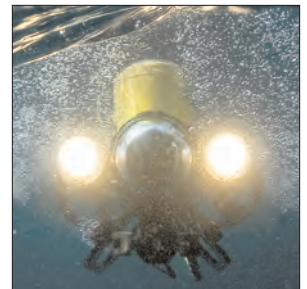

Second Camera - Rear

Type:	N/A

External Auxiliary - N/A

Variable Intensity Halogen Lighting

Propulsion

Horizontal

Drive:	Gearred
Motor:	Brushed
Propellers:	50 mm
Thrusters:	Two

Vertical

Drive:	Gearred
Motor:	Brushed
Propeller:	45 mm
Thruster:	One

On-Board Sensors

Navigation:	N/A
Depth:	N/A

Accessories and Sensors

N/A

Control Console

Comms Protocol:	N/A
Case:	Watertight Pelican 1450
Computer:	N/A
Display:	Integrated 7 inch LCD Monitor
Video out:	Analog composite video out
Recording:	Optional Digital Recording Package (Not Included)
Video Overlay:	N/A

1. Controls:
2. Integrated Joystick for horizontal movement and lighting
   - Vertical depth control